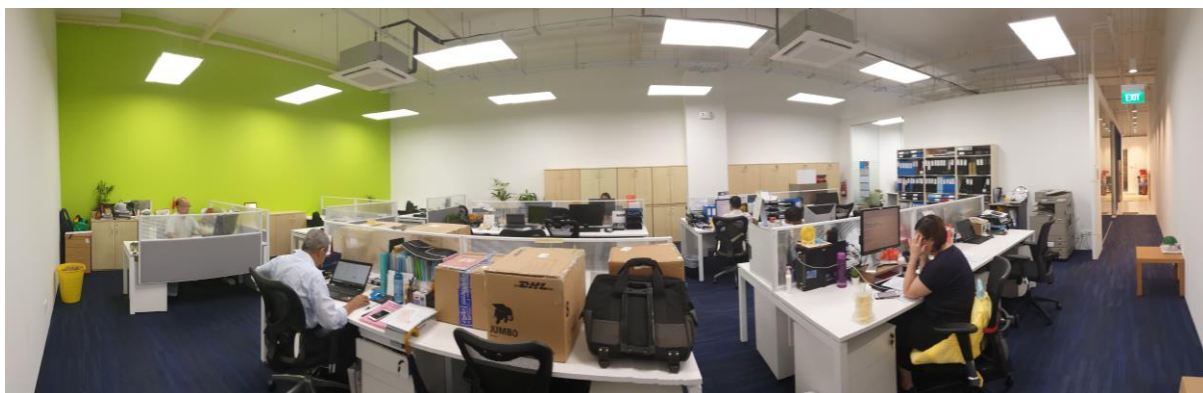

WELCOME TO SINGAPORE

Contact Address in Singapore

G.P.S. Procurement Pte Ltd.
16 TAI SENG Street #05-05,
Singapore 534 138

Phone: +65 6296 7828
Fax: +65 6299 3184

Global Procurement Services – Worldwide